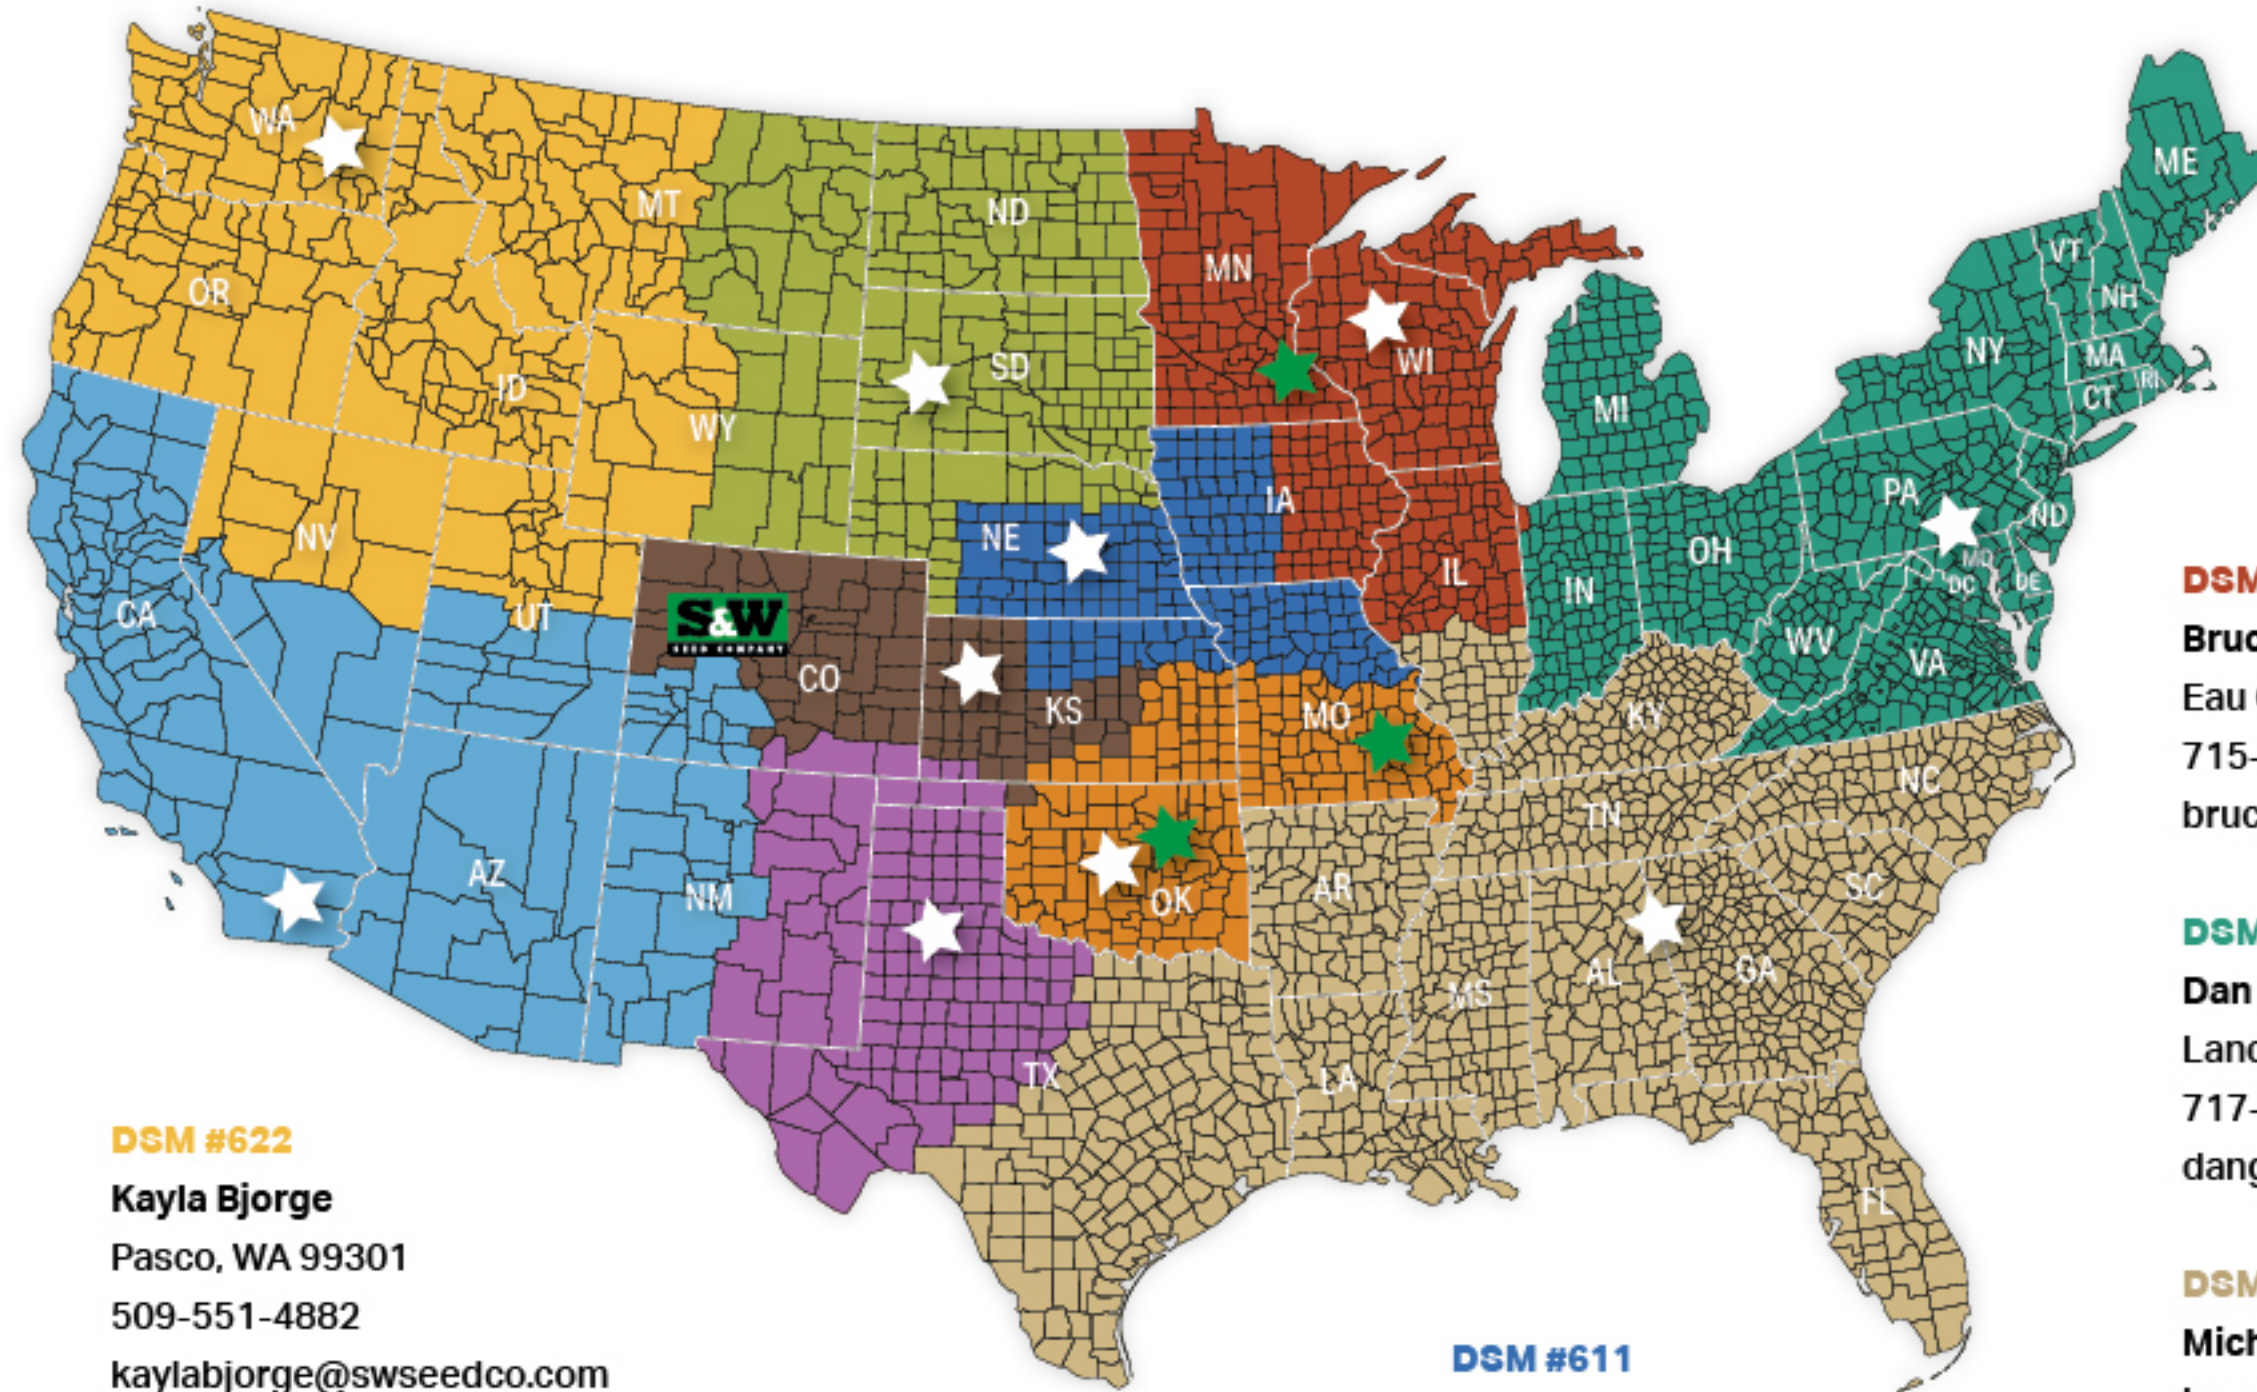

Brent Johnson
Belle Plaine, MN 56011
612-791-2443
brentjohnson@swseedco.com

Private Label Lead

Jeremy R. Hayward
Ozark, MO
417-880-9829
jeremyhayward@swseedco.com

**For expert help with our premium alfalfa, sorghum,
and sunflower seed, contact your regional specialist.**